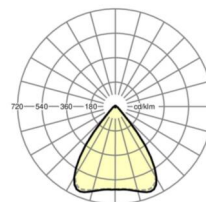

LIGHTING TECHNOLOGY

Placement	LED, Colour rendering/Light colour CRI ≥ 80 / 6500K
Colour tolerance (MacAdam)	3SDCM
Photobiological safety (Luminaire)	RG1
Nominal luminous flux	5845lm
LED service life	50000h L80/B10 (Tq 40°C)
Luminaire luminous efficiency	156lm/W
Beam angle	80° (C0) / 80° (C90)
UGR lat./long.	17.7 / 17.9

MECHANICS

Housing colour	silver grey/white aluminium RAL 9006
Dimensions (LxWxH/DxH)	1531mm x 55mm x 37mm
Weight (net)	1.9kg
Type of installation	Mounting rail system installation, Light structure

Dimensions

L	1531 mm	Length
B	55 mm	Width
H	37 mm	Height

DEEP-LINK

<https://www.regiolux.de/en/article/19430006165>

Reference	LED 6000lm 865
ηLB	100 %
Φ ↓/↑	98 % / 2 %
UGR lat./long.	17.7 / 17.9
VDU	65° < 3000cd/m²